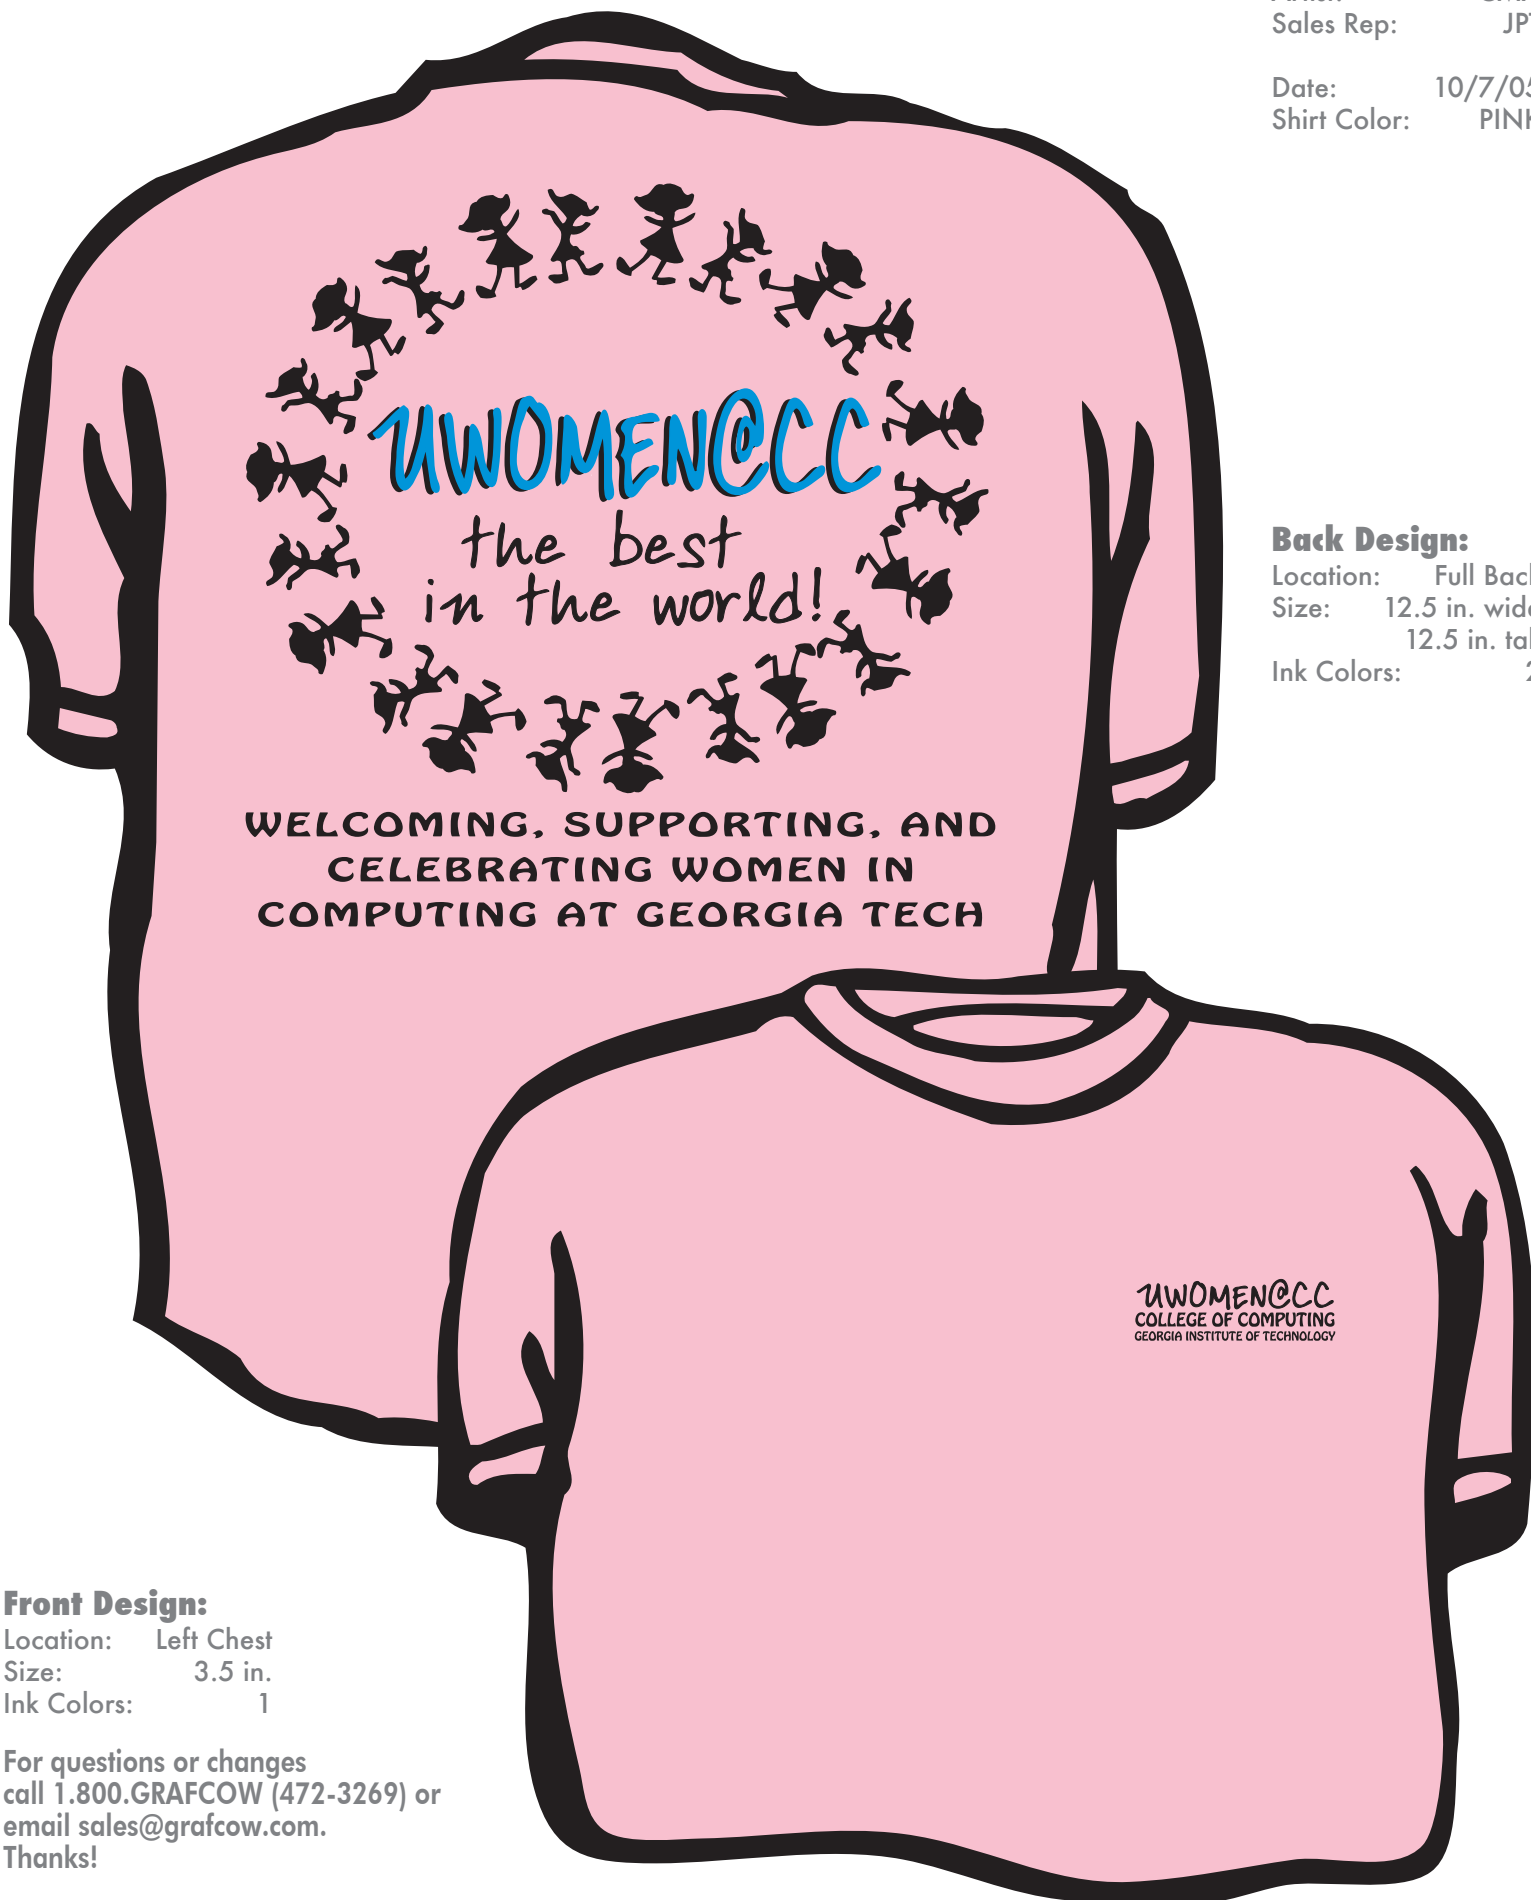

Estimate
25291

the graphic cow

Shirt Information

Artist: CMA
Sales Rep: JPT

Date: 10/7/05
Shirt Color: PINK

Back Design:

Location: Full Back
Size: 12.5 in. wide
12.5 in. tall
Ink Colors: 2

Front Design:

Location: Left Chest
Size: 3.5 in.
Ink Colors: 1

For questions or changes
call 1.800.GRAFCOW (472-3269) or
email sales@grafcow.com.
Thanks!

NOTE: The Colors on this proof are only to simulate the appearance of a printed shirt.